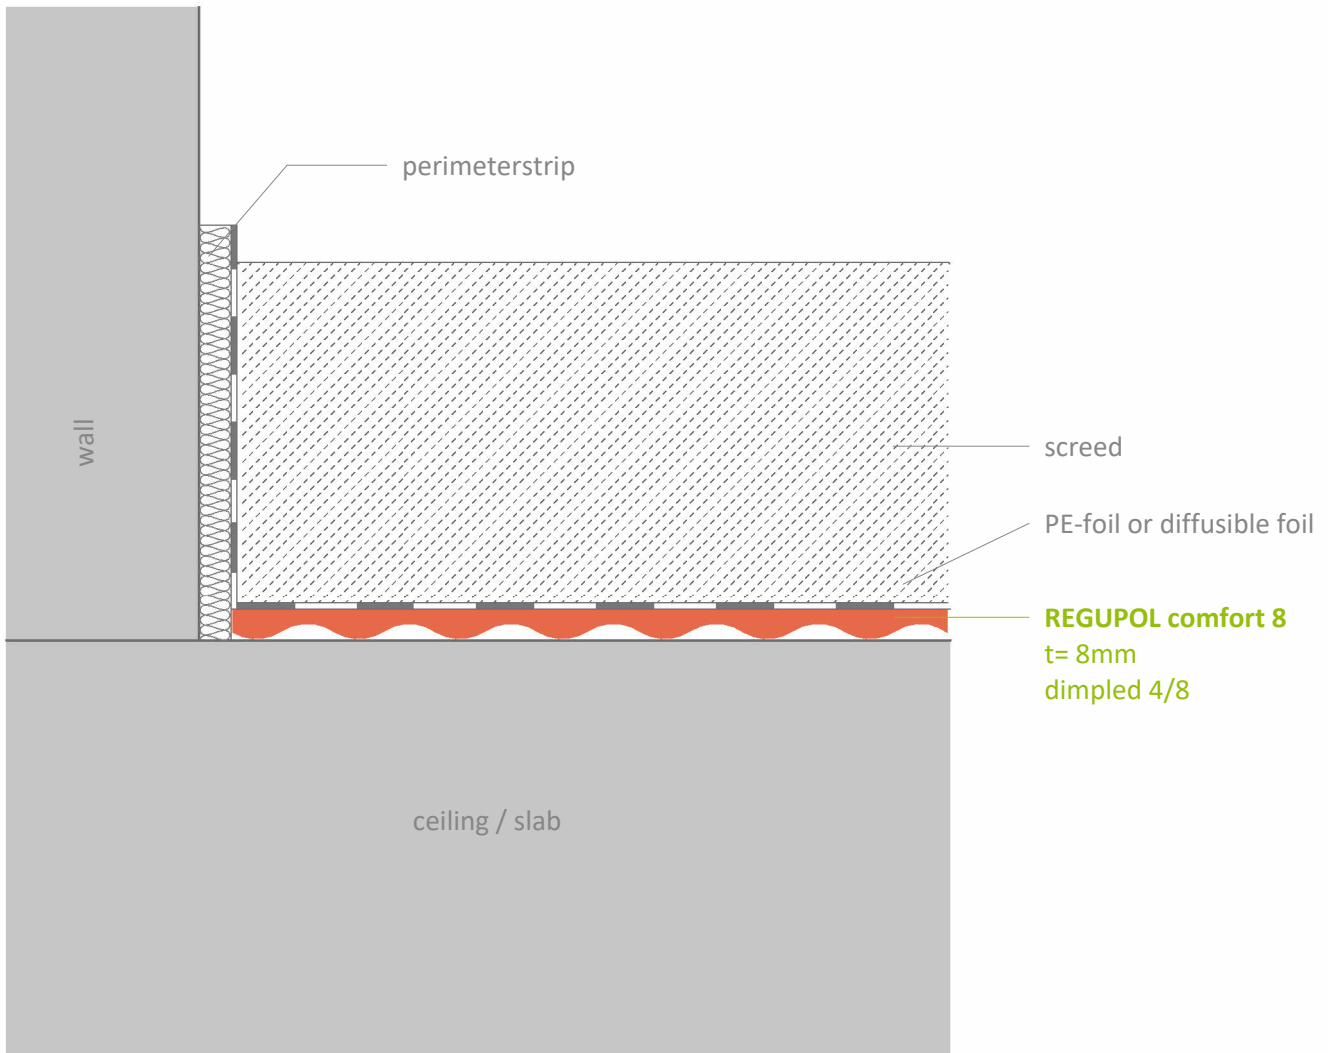

Impact sound insulation - under screed

REGUPOL comfort 8

under screed

Contact

**REGUPOL Germany
GmbH & Co. KG**
Am Hilgenacker 24
57319 Bad Berleburg
GERMANY
www.regupol.com

Notes

Adjacent trades are only shown schematically and in parts. The applicability and other conditions or constraints need to be checked by the customer or user on their own responsibility. The technical data sheets, installation instructions and local conditions need to be considered.

Project: ---

Project-No.: ---

Detail: VSCHW-10-01-EN

Created by: REGUPOL Acoustics

Date: 30.11.2023

Scale: 1 : 2