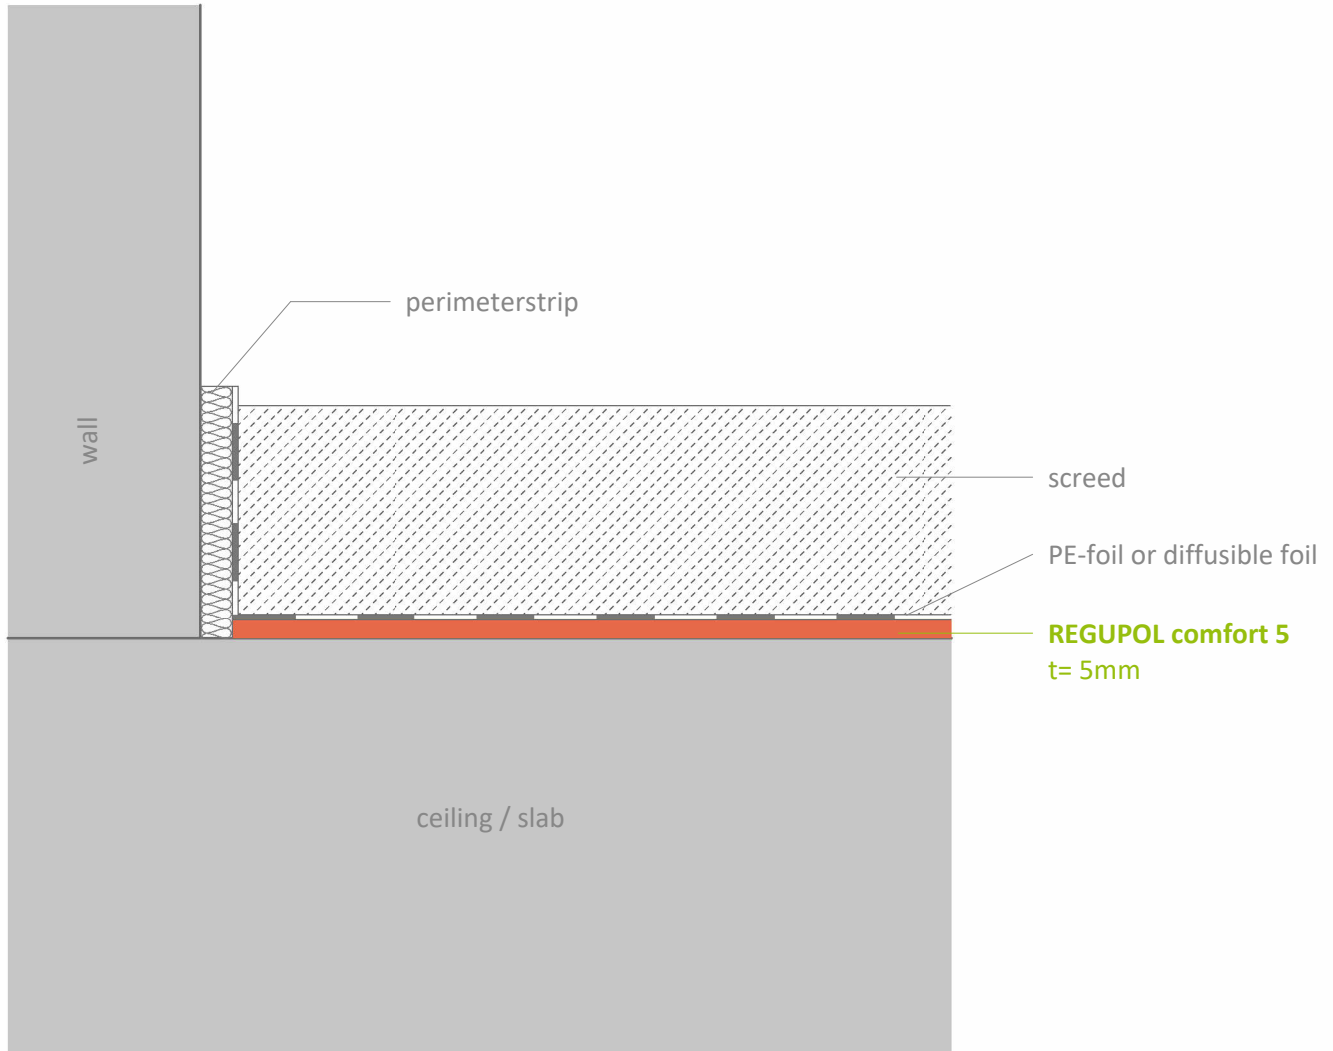

Impact sound insulation - under screed
REGUPOL comfort 5
under screed

Contact

**REGUPOL Germany
GmbH & Co. KG**
Am Hilgenacker 24
57319 Bad Berleburg
GERMANY
www.regupol.com

Notes

Adjacent trades are only shown schematically and in parts. The applicability and other conditions or constraints need to be checked by the customer or user on their own responsibility. The technical data sheets, installation instructions and local conditions need to be considered.

Project: ---

Project-No.: ---

Detail: VSCHW-09-01-EN

Created by: REGUPOL Acoustics

Date: 30.11.2023

Scale: 1 : 2