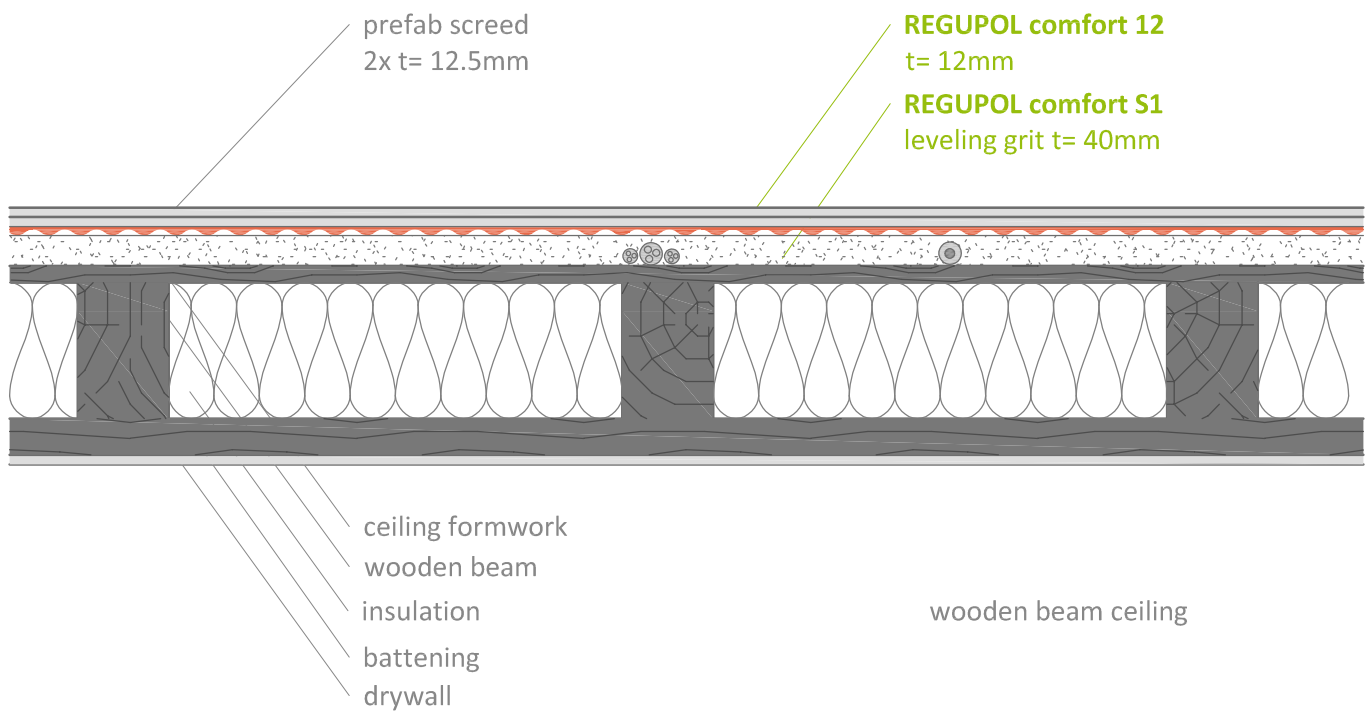

Impact sound insulation - on wooden ceiling
REGUPOL comfort 12, REGUPOL comfort S1
 under prefab screed

Contact

REGUPOL Australia Pty. Ltd.
 155 Smeaton Grange Road,
 Smeaton Grange NSW 2567
 AUSTRALIA
www.regupol.com.au

Notes

Adjacent trades are only shown schematically and in parts. The applicability and other conditions or constraints need to be checked by the consumer of user on their own responsibility. The technical data sheets, installation instructions and local conditions need to be considered.