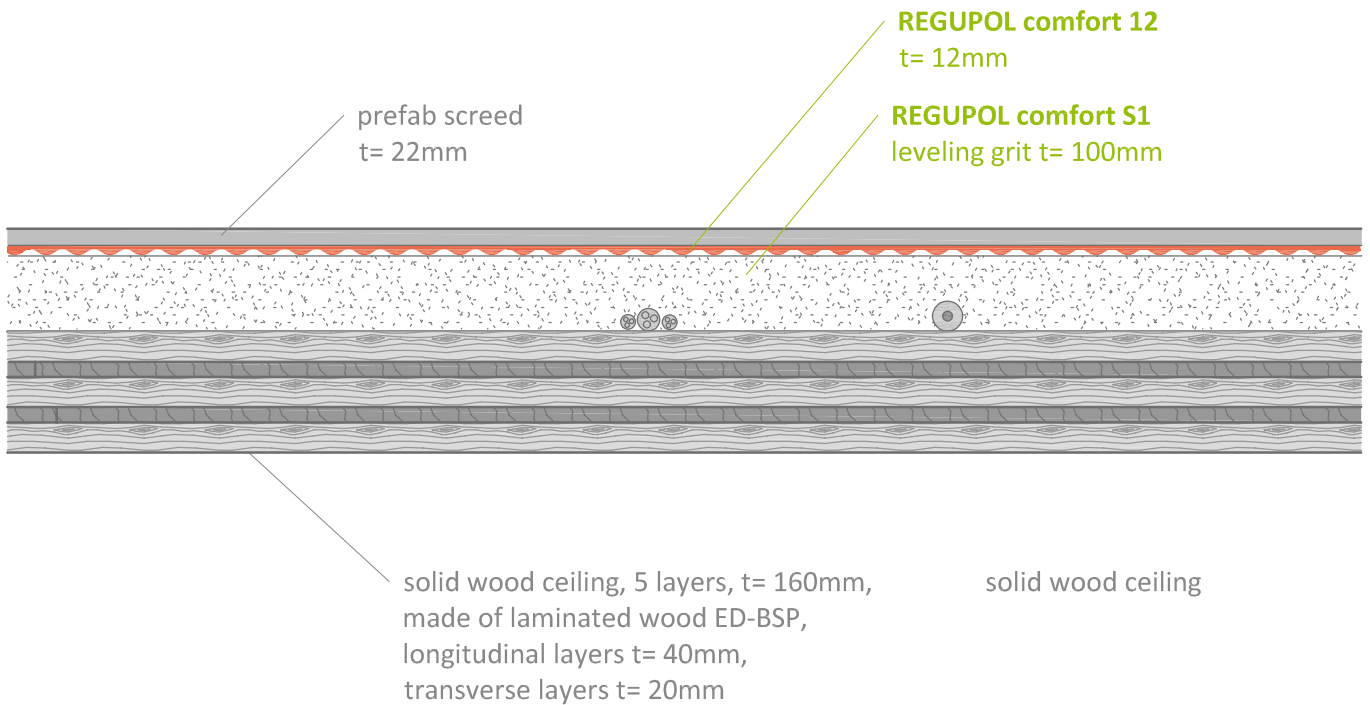

Impact sound insulation - on wooden ceiling
REGUPOL comfort 12, REGUPOL comfort S1
 under prefab screed

Contact

REGUPOL Australia Pty. Ltd.
 155 Smeaton Grange Road,
 Smeaton Grange NSW 2567
 AUSTRALIA
www.regupol.com.au

Notes

Adjacent trades are only shown schematically and in parts. The applicability and other conditions or constraints need to be checked by the consumer of user on their own responsibility. The technical data sheets, installation instructions and local conditions need to be considered.