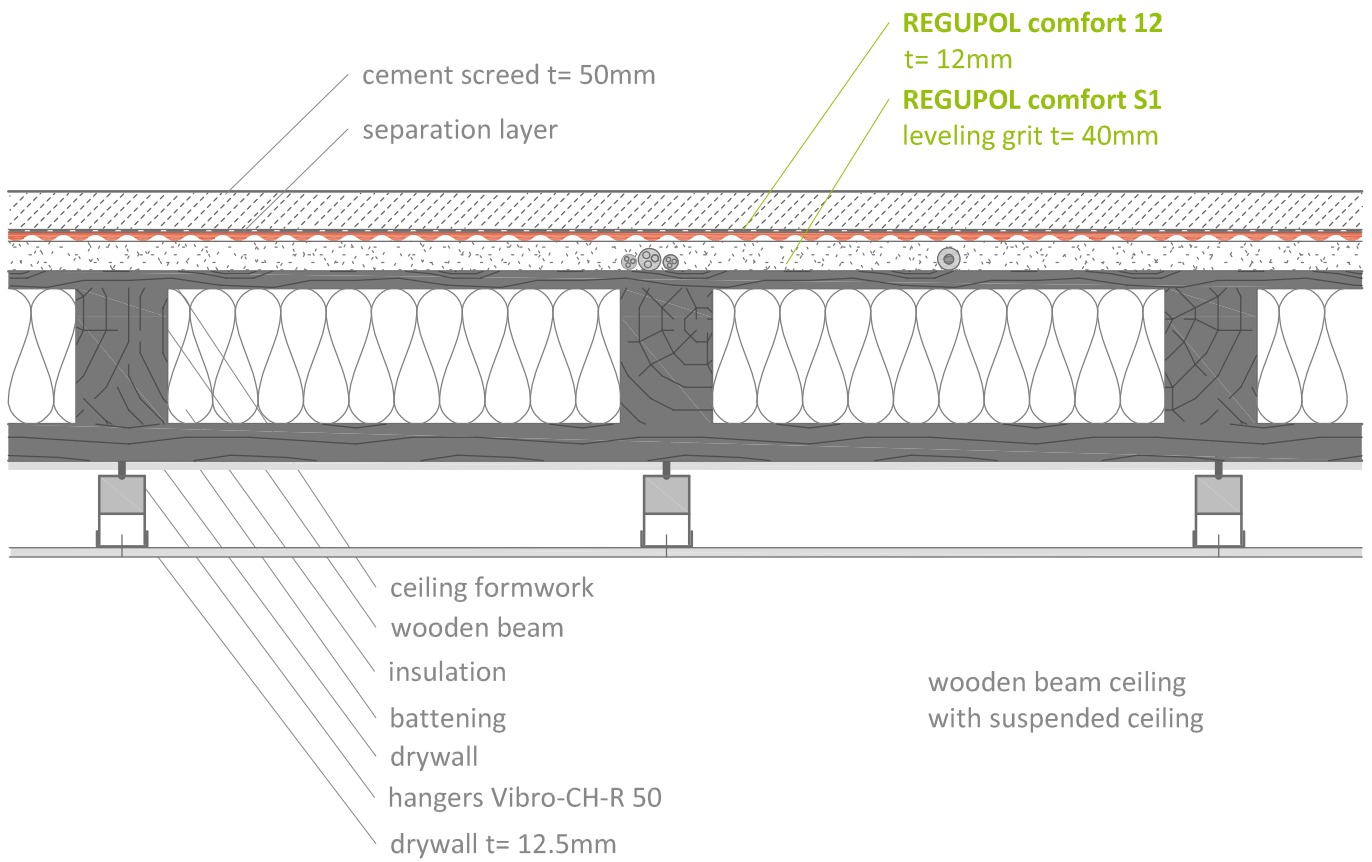

Impact sound insulation - on wooden ceiling  
**REGUPOL comfort 12, REGUPOL comfort S1**  
 under cement screed

**Contact**

**REGUPOL Australia Pty. Ltd.**  
 155 Smeaton Grange Road,  
 Smeaton Grange NSW 2567  
 AUSTRALIA  
[www.regupol.com.au](http://www.regupol.com.au)

**Notes**

Adjacent trades are only shown schematically and in parts. The applicability and other conditions or constraints need to be checked by the consumer of user on their own responsibility. The technical data sheets, installation instructions and local conditions need to be considered.

**Project:** ---

Project-No.: ---

Detail: VSCHW-11-04-enAU

Version: 001

Date: 12.04.2021

Scale: 1 : 10