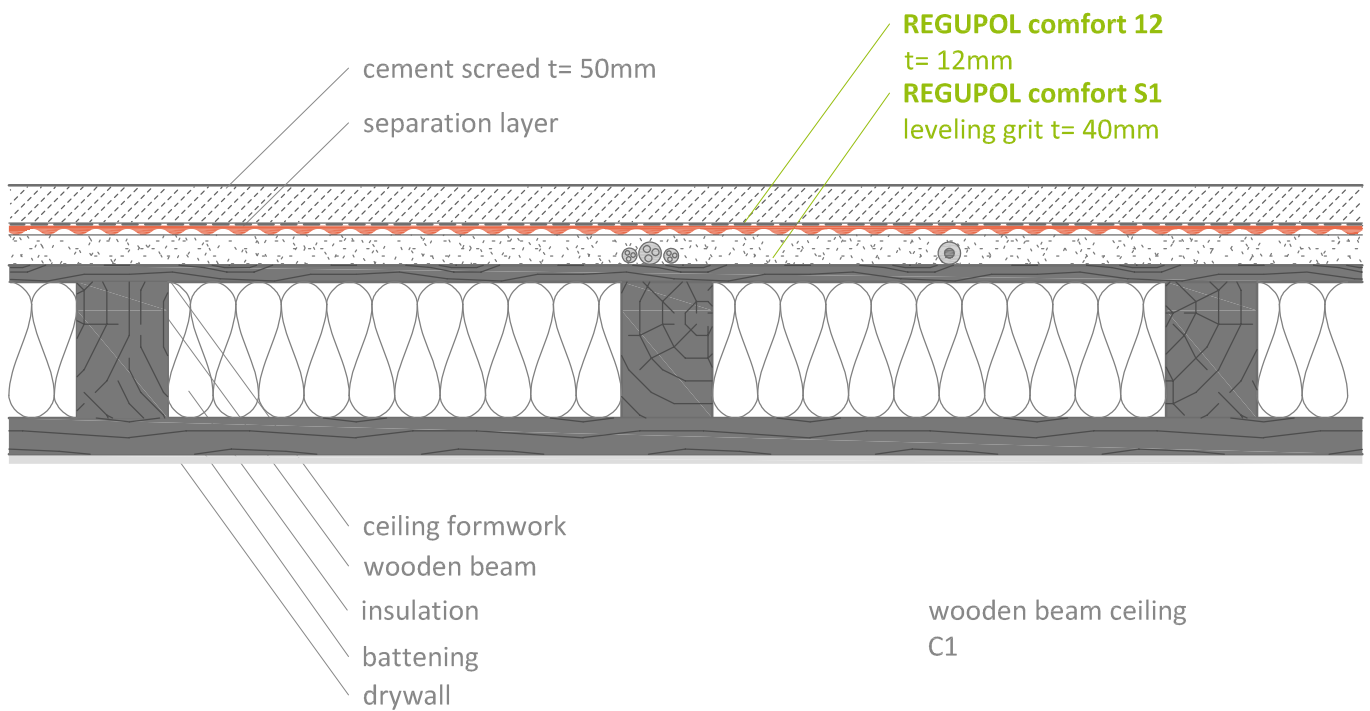

Impact sound insulation - on wooden ceiling

REGUPOL comfort 12

under cement screed

Contact

REGUPOL Australia Pty. Ltd.
155 Smeaton Grange Road,
Smeaton Grange NSW 2567
AUSTRALIA
www.regupol.com.au

Notes

Adjacent trades are only shown schematically and in parts. The applicability and other conditions or constraints need to be checked by the customer of user on their own responsibility. The technical data sheets, installation instructions and local conditions need to be considered.

Project: ---

Project-No.: ---

Detail: VSCHW-11-03-enAU

Version: 001

Date: 12.04.2021

Scale: 1 : 10