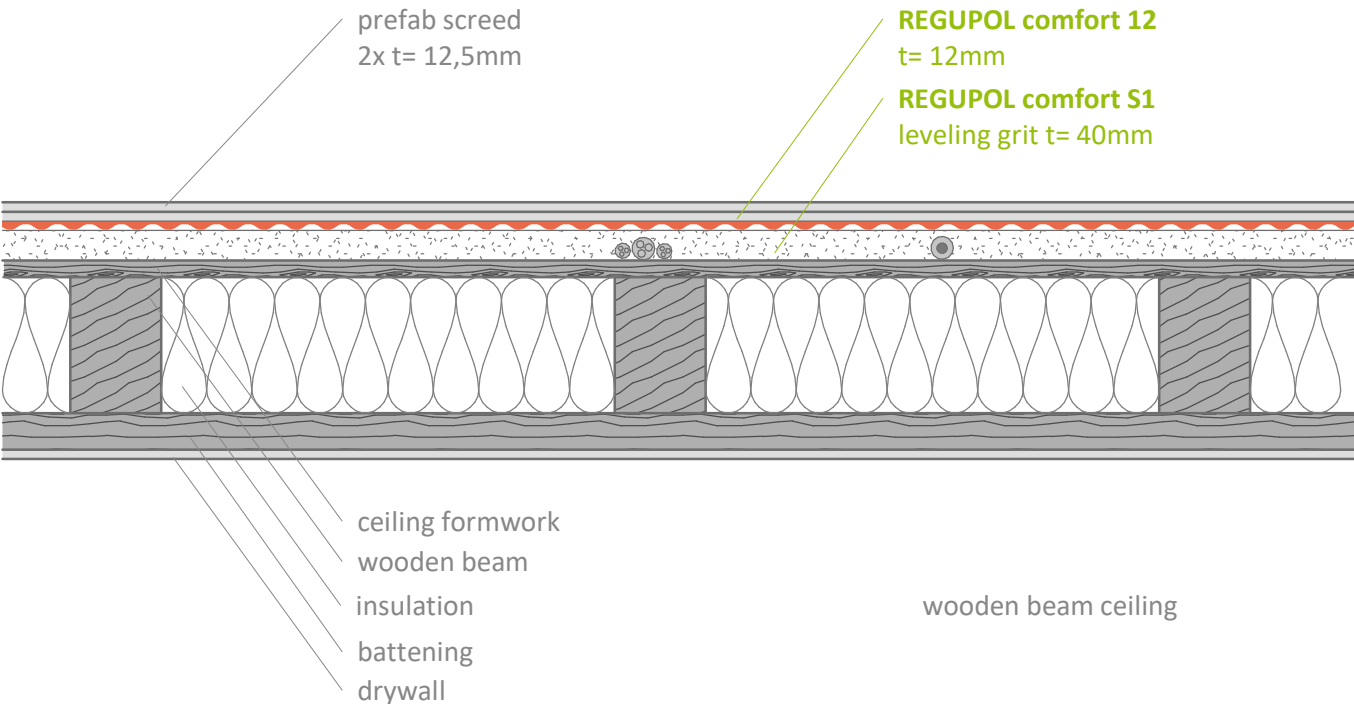

Impact sound insulation - on wooden ceiling  
**REGUPOL comfort 12, REGUPOL comfort S1**  
 under prefab screed

**Contact**

**REGUPOL BSW GmbH**  
 Am Hilgenacker 24  
 57319 Bad Berleburg  
 GERMANY  
 www.regupol.com

**Notes**

Adjacent trades are only shown schematically and in parts. The applicability and other conditions or constraints need to be checked by the customer or user on their own responsibility. The technical data sheets, installation instructions and local conditions need to be considered.