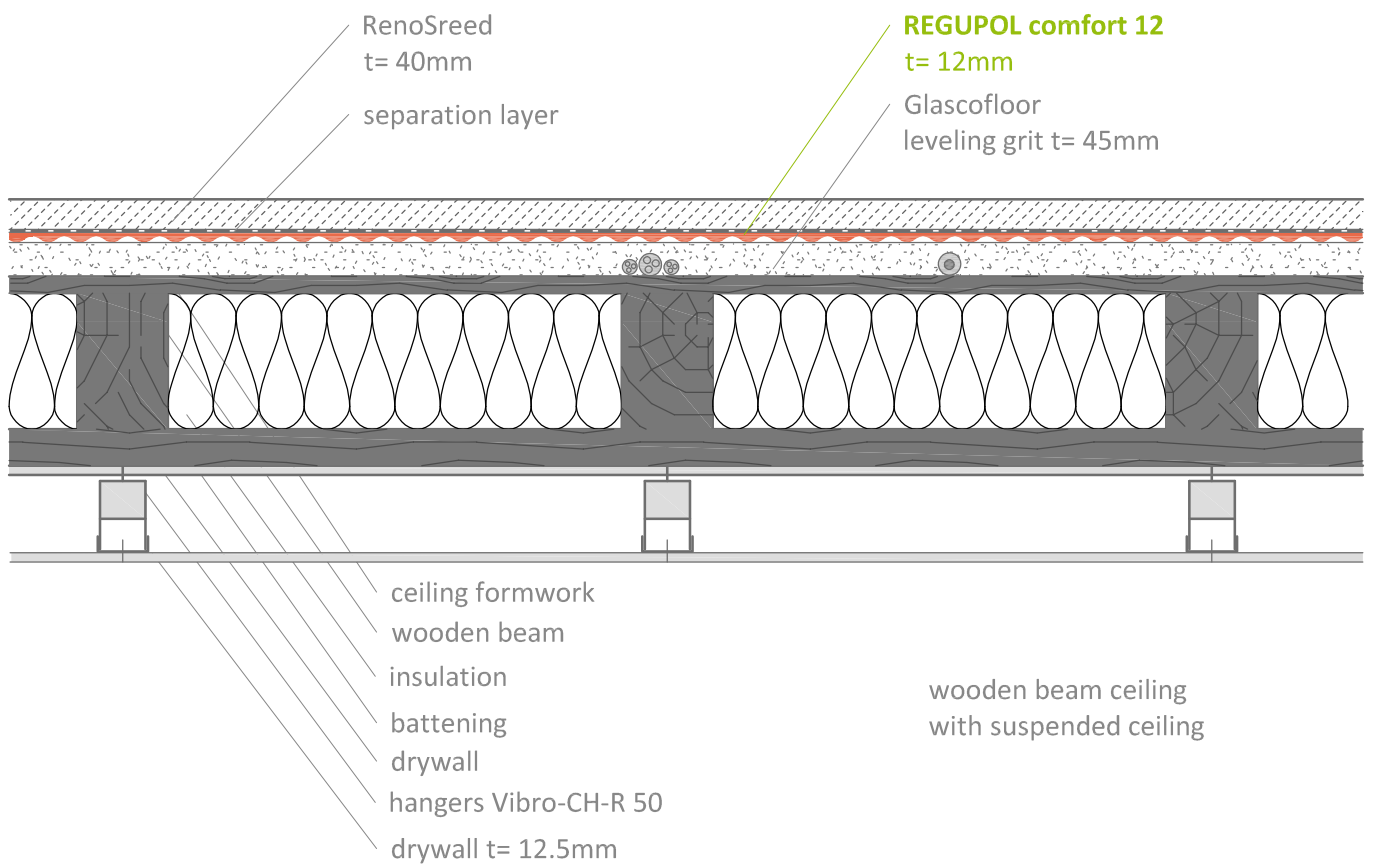

Impact sound insulation - on wooden ceiling

REGUPOL comfort 12

under RenoScreed

Contact

REGUPOL Australia Pty. Ltd.
155 Smeaton Grange Road,
Smeaton Grange NSW 2567
AUSTRALIA
www.regupol.com.au

Notes

Adjacent trades are only shown schematically and in parts. The applicability and other conditions or constraints need to be checked by the consumer of user on their own responsibility. The technical data sheets, installation instructions and local conditions need to be considered.

Project: ---

Project-No.: ---

Detail: VSCHW-11-08-enAU

Version: 001

Date: 12.04.2021

Scale: 1 : 10