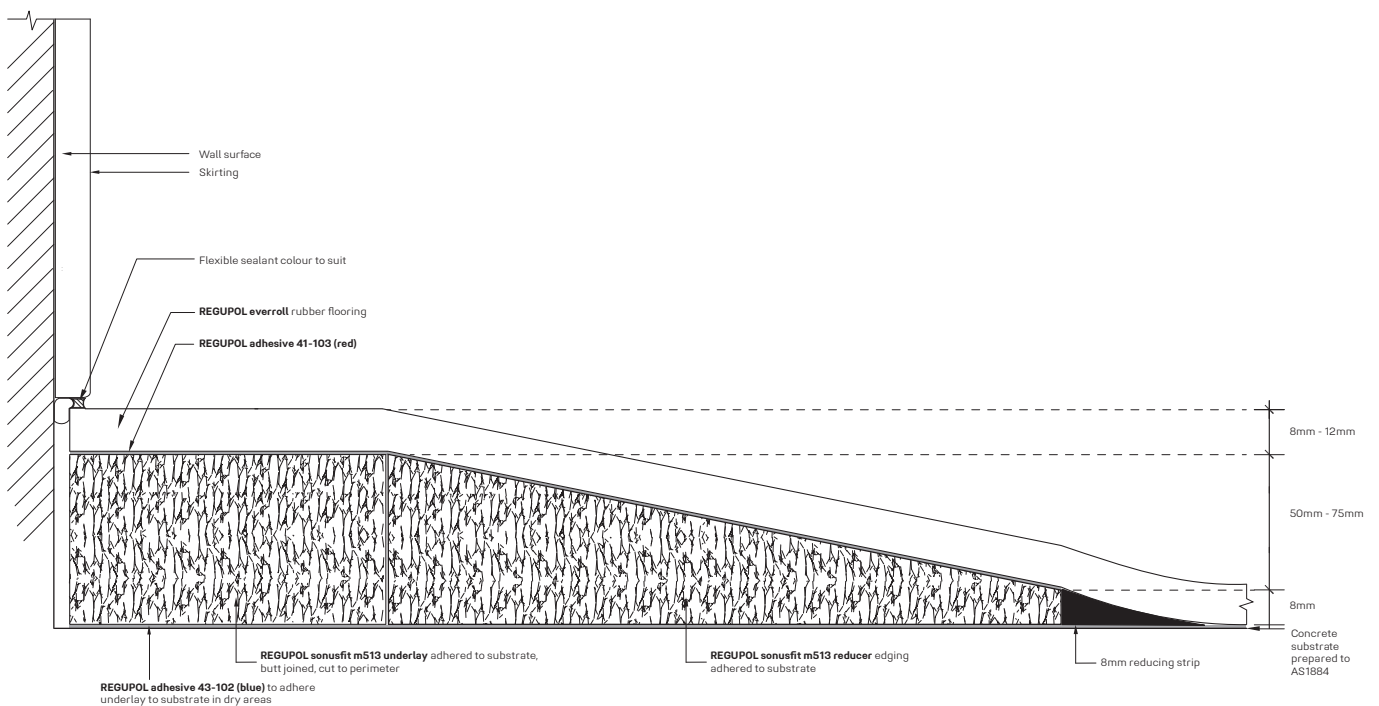

The **REGUPOL sonusfit m-series** includes multilayer systems. Elastomers with different dampening and spring properties are combined. **REGUPOL everroll** is also used as the top layer. Through this combination, the introduced structure-borne noise can be effectively reduced, even without the use of a mass-spring system. Depending on the system, various stiffening layers are integrated so that the stability of the athletes is not impaired. The individual layers are laid on the bare floor or the screed and glued together.

This **REGUPOL sonusfit m513** (formerly sonusfit FX) system reflects a typical residential application with **REGUPOL everroll** rubber floor coverings. For all other applications please contact **REGUPOL acoustic** division. Please note that drawings are not to scale and are for illustration purposes only.

Available in:

- Small 250mm x 300mm
- Medium 250mm x 800mm
- Large 250mm x 950mm

COMPATIBLE PRODUCTS

REGUPOL everroll classic

Auckland [3241]
8mm (tone auckland)

Nome [3121]
8mm (tone nome)

Palau [3031]
8mm (core palau)