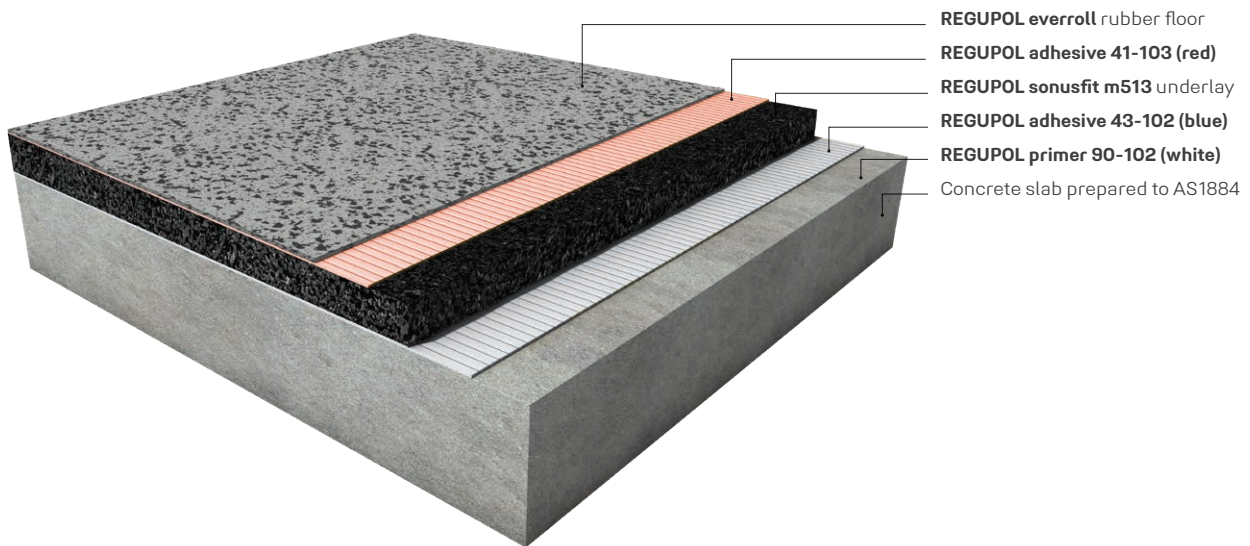

SOUNDPROOFING AND VIBRATION
ISOLATION FOR GYMS

with **REGUPOL sonusfit m513**

formerly **REGUPOL sonusfit fx**

Quality of life thanks
to REGUPOL impact
sound insulation and
vibration isolation

NOISE AND VIBRATION IN GYMS

The **REGUPOL sonusfit m-series** includes multilayer systems. Elastomers with different dampening and spring properties are combined. **REGUPOL everroll** is also used as the top layer. Through this combination, the introduced structure-borne noise can be effectively reduced, even without the use of a mass-spring system. Depending on the system, various stiffening layers are integrated so that the stability of the athletes is not impaired. The individual layers are laid on the bare floor or the screed and glued together.

This **REGUPOL sonusfit m513** (formerly sonusfit FX) system reflects a typical residential application with **REGUPOL everroll** rubber floor coverings. For all other applications please contact **REGUPOL acoustic** division. Please note that drawings are not to scale and are for illustration purposes only.

Available in:

- Small 250mm x 300mm
- Medium 250mm x 800mm
- Large 250mm x 950mm

COMPATIBLE PRODUCTS

REGUPOL everroll classic

Auckland [3241]
8mm (tone auckland)

Nome [3121]
8mm (tone nome)

Palau [3031]
8mm (core palau)